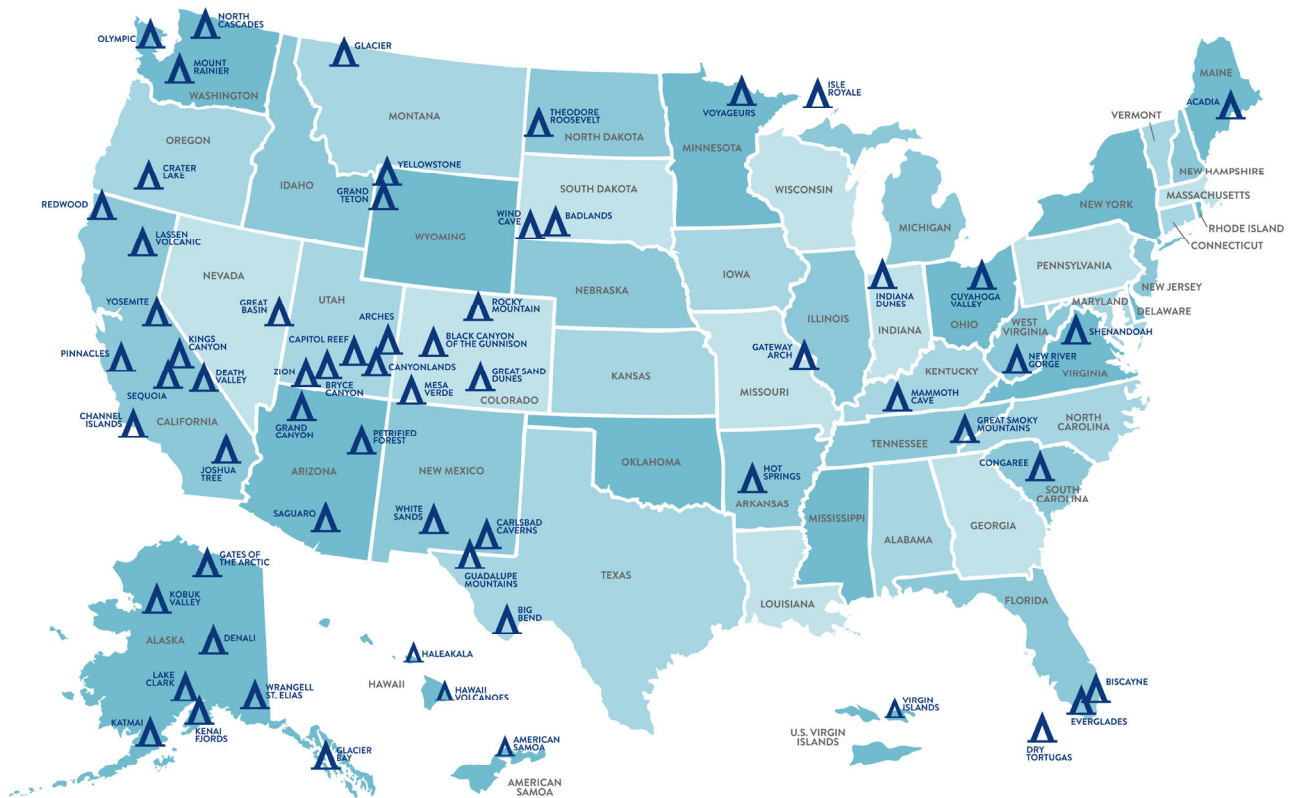

USA NATIONAL PARKS

NATIONAL PARKS LIST

1. ACADIA
2. AMERICAN SAMOA
3. ARCHES
4. BADLANDS
5. BIG BEND
6. BISCAYNE
7. BLACK CANYON OF THE GUNNISON
8. BRYCE CANYON
9. CANYONLANDS
10. CAPITOL REEF
11. CARLSBAD CAVERNS
12. CHANNEL ISLANDS
13. CONGAREE
14. CRATER LAKE
15. CUYAHOGA VALLEY
16. DEATH VALLEY
17. DENALI
18. DRY TORTUGAS
19. EVERGLADES
20. GATES OF THE ARCTIC
21. GATEWAY ARCH
22. GLACIER BAY
23. GLACIER
24. GRAND CANYON
25. GRAND TETON
26. GREAT BASIN
27. GREAT SAND DUNES
28. GREAT SMOKY MOUNTAINS
29. GUADALUPE MOUNTAINS
30. HALEAKALA
31. HAWAI'I VOLCANOES
32. HOT SPRINGS
33. INDIANA DUNES
34. ISLE ROYALE
35. JOSHUA TREE
36. KATMAI
37. KENAI FJORDS
38. KINGS CANYON
39. KOBUK VALLEY
40. LAKE CLARK
41. LASSEN VOLCANIC
42. MAMMOTH CAVE
43. MESA VERDE
44. MOUNT RAINIER
45. NEW RIVER GORGE
46. NORTH CASCADIES
47. OLYMPIC
48. PETRIFIED FOREST
49. PINNACLES
50. REDWOOD
51. ROCKY MOUNTAIN
52. SAGUARO
53. SEQUOIA
54. SHENANDOAH
55. THEODORE ROOSEVELT
56. VIRGIN ISLANDS
57. VOYAGEURS
58. WHITE SANDS
59. WIND CAVE
60. WRANGELL - ST. ELIAS
61. YELLOWSTONE
62. YOSEMITE
63. ZION