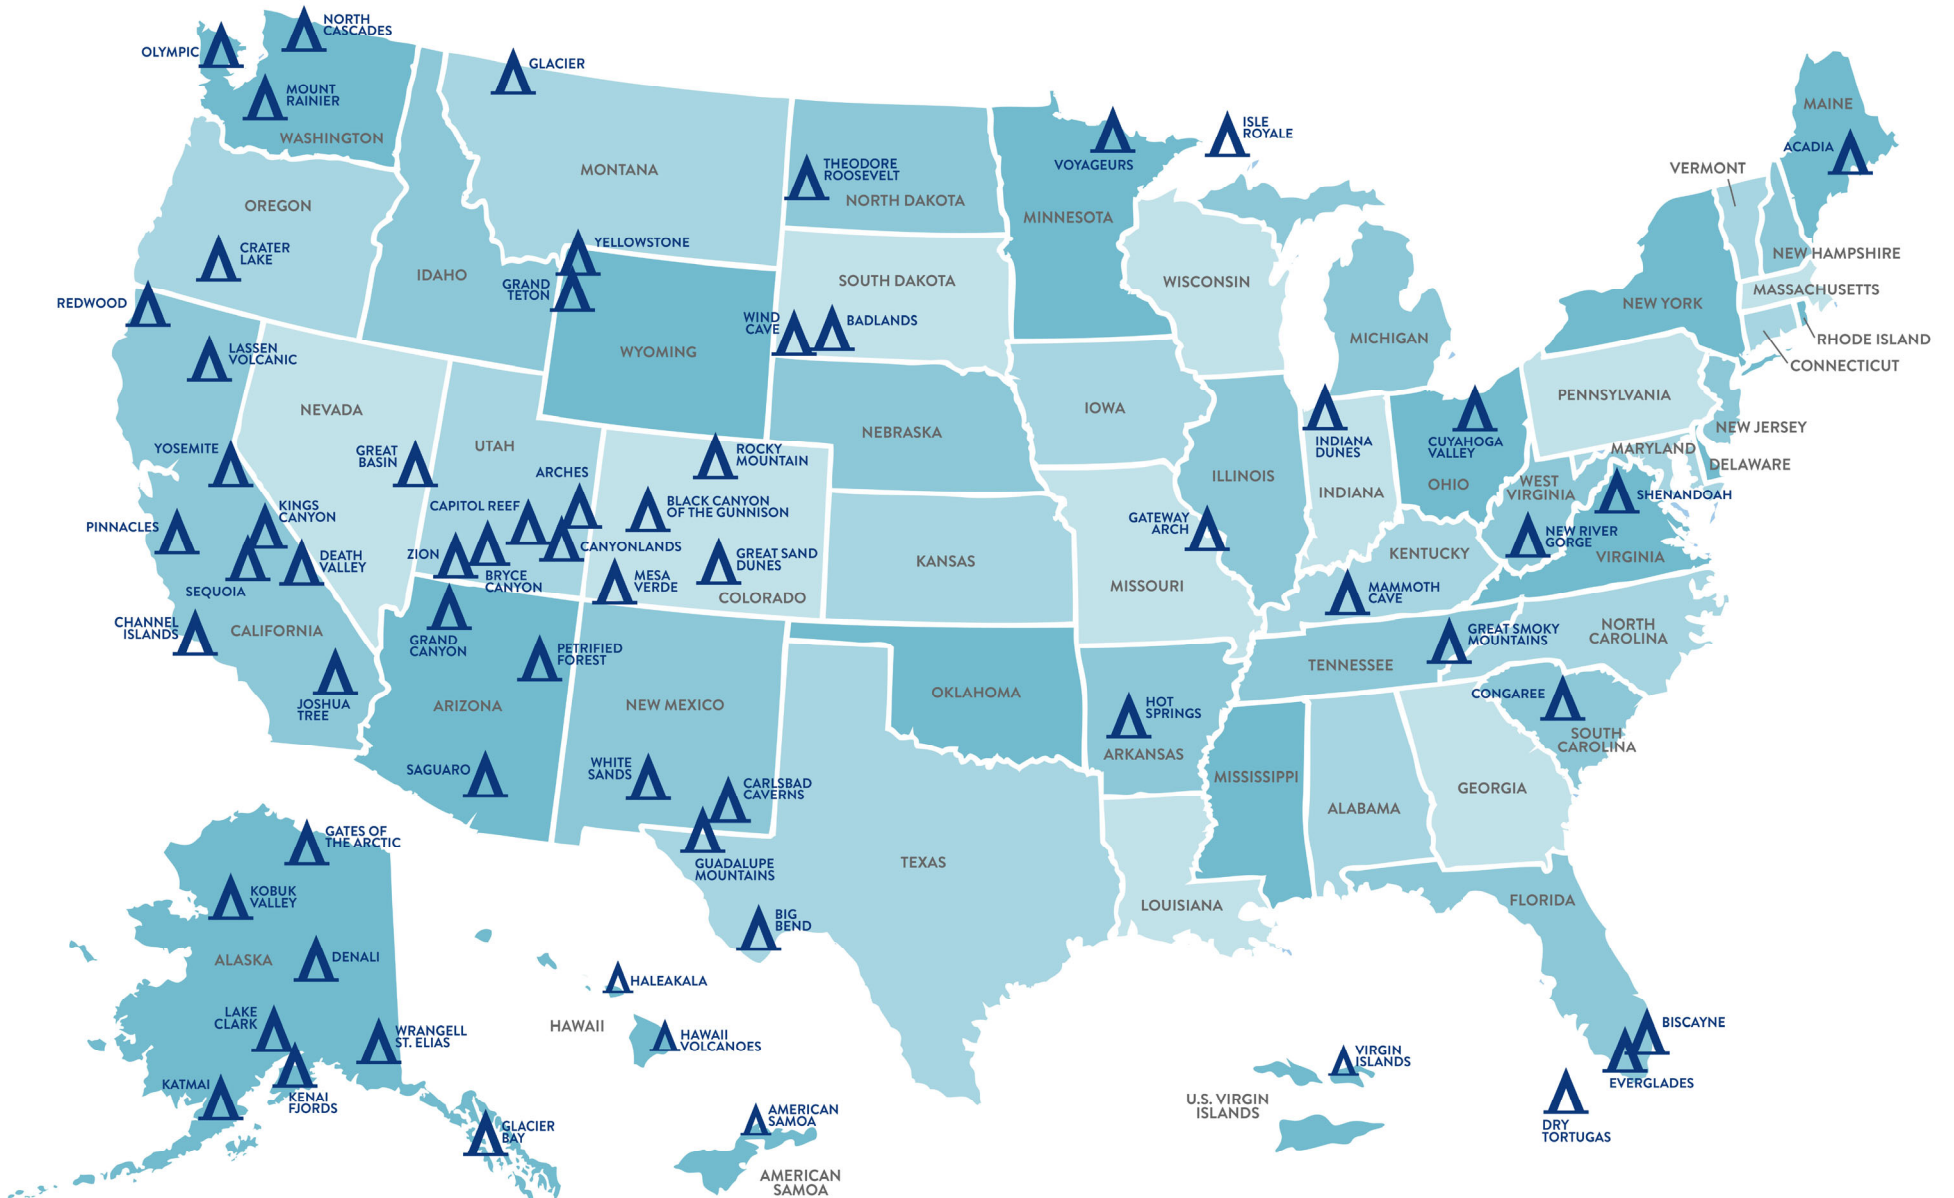

USA NATIONAL PARKS